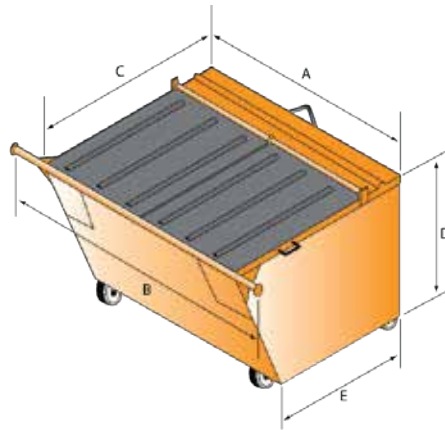

## Product Specs Sheet

Iron Container maintains its high quality standards in manufacturing rear load containers that are ready to take a beating. Heavy gauge construction, reinforced stress points, leak tight full welds, full length structural channel on floors, fully primed, mean that these containers will give you the life you expect. All our standard containers can be made in our nestable design to minimize your storage requirements and reduce transportation costs. If you have any custom specifications please contact us.

### Rear Load Containers Specifications

	1 YD	2 YD	3 YD	4 YD	6 YD	8 YD
Floors	10 Gauge	10 Gauge	10 Gauge	10 Gauge	10 Gauge	10 Gauge
Walls	12 Gauge	12 Gauge	12 Gauge	12 Gauge	12 Gauge	12 Gauge
Union Bar	1 3/8"	1 3/8"	1 3/8"	1 3/8"	1 1/2"	1 1/2"
Back hook	1" solid rod	1" solid rod	1" solid rod	1" solid rod	1" solid rod	1" solid rod
Striker Boxes	Available	Available	Available	Available	Available	Available
Cover Hinges	1/2" solid rod	1/2" solid rod	1/2" solid rod	1/2" solid rod	1/2" solid rod	1/2" solid rod
Side Handles	1" solid rod	1" solid rod	1" solid rod	1" solid rod	1" solid rod	1" solid rod
Top channel	Structural	Structural	Structural	Structural	Structural	Structural
Caster pads	Quick disconnect	Quick disconnect	Quick disconnect	Quick disconnect	Quick disconnect	Quick disconnect
Casters	4 Swivel Casters	4 Swivel Casters	4 Swivel Casters	Available	Available	Available
Plastic Lids	Black, reinforced hinge lids	Black, reinforced hinge lids	Black, reinforced hinge lids	Black, reinforced hinge lids	Black, reinforced hinge lids	Black, reinforced hinge lids

# Rear Load Dumpsters

## Product Specs Sheet

RL-1 YARD

RL-2 YARD SLANT

RL-3 YARD SLANT

RL-4 YARD

RL-6 YARD SLANT

RL-8 YARD SLANT

Nominal Dimensions in inches - Rear Load Containers			
	Width (container)	Depth (container)	Height
1 Cubic Yard	78"	28"	45"
2 Cubic Yard	78"	59"	49"
3 Cubic Yard	78"	80"	45"
4 Cubic Yard	78"	80"	51"
6 Cubic Yard	78"	112"	51"
8 Cubic Yard	78"	144"	51"