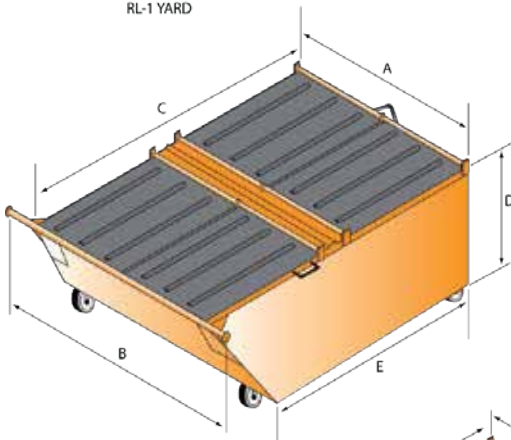

## Product Specs Sheet

Iron Container maintains its high quality standards in manufacturing rear load containers that are ready to take a beating. Heavy gauge construction, reinforced stress points, leak tight full welds, full length structural channel on floors, fully primed, mean that these containers will give you the life you expect. All our standard containers can be made in our nestable design to minimize your storage requirements and reduce transportation costs. If you have any custom specifications please contact us.

## Product Specs Sheet

RL-1 YARD

RL-2 YARD SLANT

RL-3 YARD SLANT

RL-4 YARD

RL-6 YARD SLANT

RL-8 YARD SLANT

Nominal Dimensions in inches - Rear Load Containers			
	Width (container)	Depth (container)	Height
1 Cubic Yard	78"	28"	45"
2 Cubic Yard	78"	59"	49"
3 Cubic Yard	78"	80"	45"
4 Cubic Yard	78"	80"	51"
6 Cubic Yard	78"	112"	51"
8 Cubic Yard	78"	144"	51"