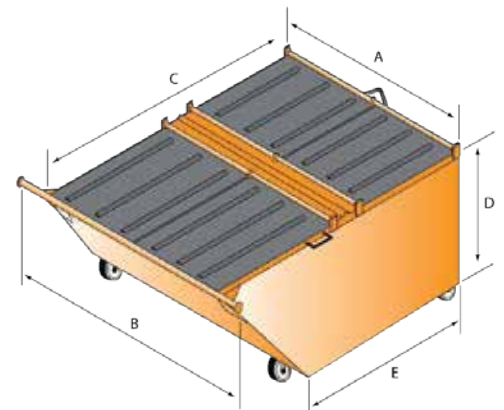

## Product Specs Sheet

Iron Container maintains its high quality standards in manufacturing rear load containers that are ready to take a beating. Heavy gauge construction, reinforced stress points, leak tight full welds, full length structural channel on floors, fully primed, mean that these containers will give you the life you expect. All our standard containers can be made in our nestable design to minimize your storage requirements and reduce transportation costs. If you have any custom specifications please contact us.

# Rear Load Dumpsters

## Product Specs Sheet

RL-1 YARD

RL-2 YARD SLANT

RL-3 YARD SLANT

RL-4 YARD

RL-6 YARD SLANT

RL-8 YARD SLANT

Nominal Dimensions in inches - Rear Load Containers			
	Width (container)	Depth (container)	Height
1 Cubic Yard	78"	28"	45"
2 Cubic Yard	78"	59"	49"
3 Cubic Yard	78"	80"	45"
4 Cubic Yard	78"	80"	51"
6 Cubic Yard	78"	112"	51"
8 Cubic Yard	78"	144"	51"