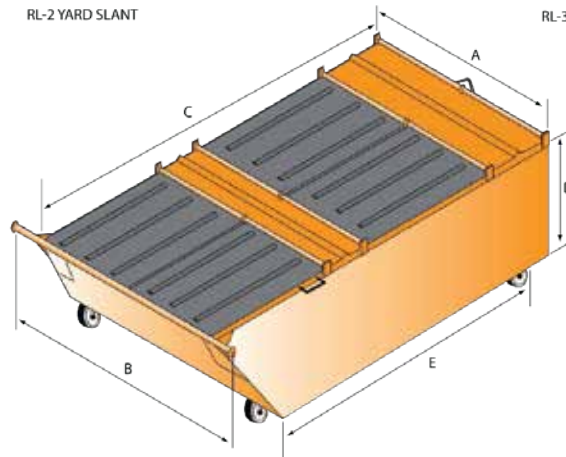

## Product Specs Sheet

Iron Container maintains its high quality standards in manufacturing rear load containers that are ready to take a beating. Heavy gauge construction, reinforced stress points, leak tight full welds, full length structural channel on floors, fully primed, mean that these containers will give you the life you expect. All our standard containers can be made in our nestable design to minimize your storage requirements and reduce transportation costs. If you have any custom specifications please contact us.

## Product Specs Sheet

RL-1 YARD

RL-2 YARD SLANT

RL-3 YARD SLANT

RL-4 YARD

RL-6 YARD SLANT

RL-8 YARD SLANT

Nominal Dimensions in inches - Rear Load Containers			
	Width (container)	Depth (container)	Height
1 Cubic Yard	78"	28"	45"
2 Cubic Yard	78"	59"	49"
3 Cubic Yard	78"	80"	45"
4 Cubic Yard	78"	80"	51"
6 Cubic Yard	78"	112"	51"
8 Cubic Yard	78"	144"	51"