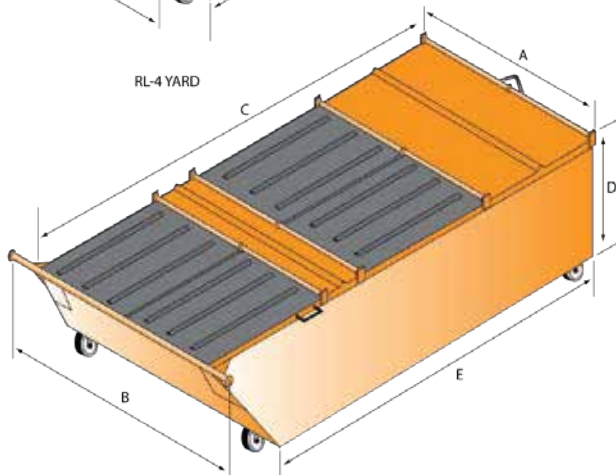

## Product Specs Sheet

Iron Container maintains its high quality standards in manufacturing rear load containers that are ready to take a beating. Heavy gauge construction, reinforced stress points, leak tight full welds, full length structural channel on floors, fully primed, mean that these containers will give you the life you expect. All our standard containers can be made in our nestable design to minimize your storage requirements and reduce transportation costs. If you have any custom specifications please contact us.

## Product Specs Sheet

RL-1 YARD

RL-2 YARD SLANT

RL-3 YARD SLANT

RL-4 YARD

RL-6 YARD SLANT

RL-8 YARD SLANT

Nominal Dimensions in inches - Rear Load Containers			
	Width (container)	Depth (container)	Height
1 Cubic Yard	78"	28"	45"
2 Cubic Yard	78"	59"	49"
3 Cubic Yard	78"	80"	45"
4 Cubic Yard	78"	80"	51"
6 Cubic Yard	78"	112"	51"
8 Cubic Yard	78"	144"	51"