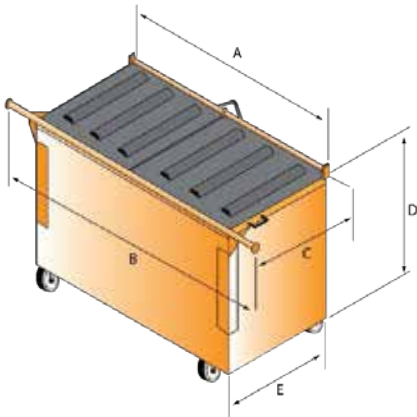

Rear Load Dumpsters

Product Specs Sheet

RL-1 YARD

Nominal Dimensions in inches - Rear Load Containers			
	Width (container)	Depth (container)	Height
1 Cubic Yard	78"	28"	45"
2 Cubic Yard	78"	59"	49"
3 Cubic Yard	78"	80"	45"
4 Cubic Yard	78"	80"	51"
6 Cubic Yard	78"	112"	51"
8 Cubic Yard	78"	144"	51"

8505 NW 74th Street
Miami, FL 33166

Phone: (305) 726-2150
Fax: (305) 400-4822

Email: info@ironcontainer.com
Web: www.ironcontainer.com