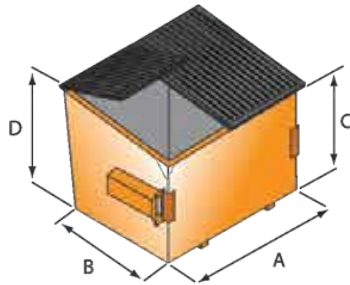

2 YARD SLANT