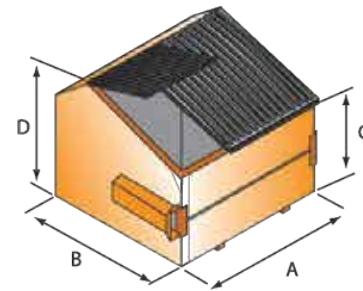

## Product Specs Sheet

Iron Container Front Load containers are built to last. We use first grade material and ensure our standard line of containers provides all the options that today's haulers demand. Features like a full blunderbuss, true bumpers, full length gussets, heavy gauge top rails, and industrial primer in every nook and cranny mean longer trouble free container life. Containers 4 cubic yards and smaller come in a nestable design to reduce transportation costs and minimize required storage space. We also offer custom manufacturing to meet your specific requirements.

## Product Specs Sheet

2 YARD BOX

2 YARD SLANT

4 YARD BOX

3 YARD BOX

3 YARD SLANT

6 YARD SLANT

4 YARD SLANT

6 YARD BOX

8 YARD BOX

8 YARD SLANT

Nominal Dimensions in inches				
	Width (container)	Depth (container)	Front Height	Back Height
2 Cubic Yard Box	72	38	41	41
2 Cubic Yard Slant	72	35	37	45
3 Cubic Yard Box	72	41	48	48
3 Cubic Yard Slant	72	42	46	52
4 Cubic Yard Box	72	56	50	50
4 Cubic Yard Slant	72	56	50	58
6 Cubic Yard Box	72	66	64	64
6 Cubic Yard Slant	72	68	50	68
8 Cubic Yard Box	72	75	73	73
8 Cubic Yard Slant	72	82	50	76