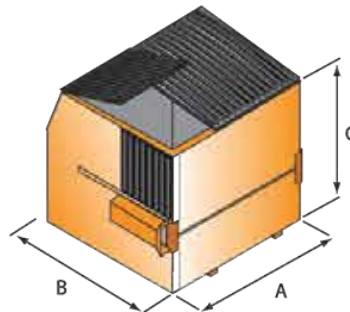

## Product Specs Sheet

Iron Container Front Load containers are built to last. We use first grade material and ensure our standard line of containers provides all the options that today's haulers demand. Features like a full blunderbuss, true bumpers, full length gussets, heavy gauge top rails, and industrial primer in every nook and cranny mean longer trouble free container life. Containers 4 cubic yards and smaller come in a nestable design to reduce transportation costs and minimize required storage space. We also offer custom manufacturing to meet your specific requirements.

## Product Specs Sheet

2 YARD BOX

2 YARD SLANT

4 YARD BOX

3 YARD BOX

3 YARD SLANT

6 YARD SLANT

4 YARD SLANT

6 YARD BOX

8 YARD BOX

8 YARD SLANT

Nominal Dimensions in inches				
	Width (container)	Depth (container)	Front Height	Back Height
2 Cubic Yard Box	72	38	41	41
2 Cubic Yard Slant	72	35	37	45
3 Cubic Yard Box	72	41	48	48
3 Cubic Yard Slant	72	42	46	52
4 Cubic Yard Box	72	56	50	50
4 Cubic Yard Slant	72	56	50	58
6 Cubic Yard Box	72	66	64	64
6 Cubic Yard Slant	72	68	50	68
8 Cubic Yard Box	72	75	73	73
8 Cubic Yard Slant	72	82	50	76