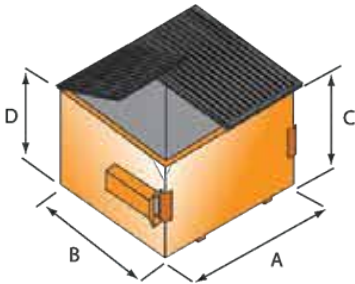

## Product Specs Sheet

Iron Container Front Load containers are built to last. We use first grade material and ensure our standard line of containers provides all the options that today's haulers demand. Features like a full blunderbuss, true bumpers, full length gussets, heavy gauge top rails, and industrial primer in every nook and cranny mean longer trouble free container life. Containers 4 cubic yards and smaller come in a nestable design to reduce transportation costs and minimize required storage space. We also offer custom manufacturing to meet your specific requirements.

## Product Specs Sheet

2 YARD BOX

2 YARD SLANT

4 YARD BOX

3 YARD BOX

3 YARD SLANT

6 YARD SLANT

4 YARD SLANT

6 YARD BOX

8 YARD BOX

8 YARD SLANT

Nominal Dimensions in inches				
	Width (container)	Depth (container)	Front Height	Back Height
2 Cubic Yard Box	72	38	41	41
2 Cubic Yard Slant	72	35	37	45
3 Cubic Yard Box	72	41	48	48
3 Cubic Yard Slant	72	42	46	52
4 Cubic Yard Box	72	56	50	50
4 Cubic Yard Slant	72	56	50	58
6 Cubic Yard Box	72	66	64	64
6 Cubic Yard Slant	72	68	50	68
8 Cubic Yard Box	72	75	73	73
8 Cubic Yard Slant	72	82	50	76