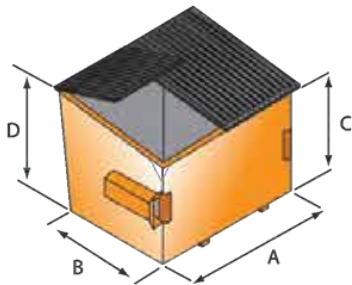

## Product Specs Sheet

Iron Container Front Load containers are built to last. We use first grade material and ensure our standard line of containers provides all the options that today's haulers demand. Features like a full blunderbuss, true bumpers, full length gussets, heavy gauge top rails, and industrial primer in every nook and cranny mean longer trouble free container life. Containers 4 cubic yards and smaller come in a nestable design to reduce transportation costs and minimize required storage space. We also offer custom manufacturing to meet your specific requirements.

## Product Specs Sheet

2 YARD BOX

2 YARD SLANT

4 YARD BOX

3 YARD BOX

3 YARD SLANT

6 YARD SLANT

4 YARD SLANT

6 YARD BOX

8 YARD BOX

8 YARD SLANT

Nominal Dimensions in inches				
	Width (container)	Depth (container)	Front Height	Back Height
2 Cubic Yard Box	72	38	41	41
2 Cubic Yard Slant	72	35	37	45
3 Cubic Yard Box	72	41	48	48
3 Cubic Yard Slant	72	42	46	52
4 Cubic Yard Box	72	56	50	50
4 Cubic Yard Slant	72	56	50	58
6 Cubic Yard Box	72	66	64	64
6 Cubic Yard Slant	72	68	50	68
8 Cubic Yard Box	72	75	73	73
8 Cubic Yard Slant	72	82	50	76