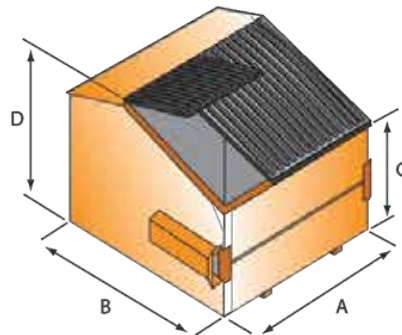

## Product Specs Sheet

Iron Container Front Load containers are built to last. We use first grade material and ensure our standard line of containers provides all the options that today's haulers demand. Features like a full blunderbuss, true bumpers, full length gussets, heavy gauge top rails, and industrial primer in every nook and cranny mean longer trouble free container life. Containers 4 cubic yards and smaller come in a nestable design to reduce transportation costs and minimize required storage space. We also offer custom manufacturing to meet your specific requirements.

## Product Specs Sheet

2 YARD BOX

2 YARD SLANT

4 YARD BOX

3 YARD BOX

3 YARD SLANT

6 YARD SLANT

4 YARD SLANT

6 YARD BOX

8 YARD BOX

8 YARD SLANT

Nominal Dimensions in inches				
	Width (container)	Depth (container)	Front Height	Back Height
2 Cubic Yard Box	72	38	41	41
2 Cubic Yard Slant	72	35	37	45
3 Cubic Yard Box	72	41	48	48
3 Cubic Yard Slant	72	42	46	52
4 Cubic Yard Box	72	56	50	50
4 Cubic Yard Slant	72	56	50	58
6 Cubic Yard Box	72	66	64	64
6 Cubic Yard Slant	72	68	50	68
8 Cubic Yard Box	72	75	73	73
8 Cubic Yard Slant	72	82	50	76