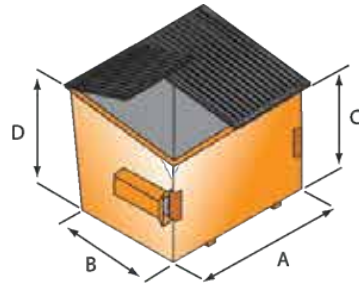

## Product Specs Sheet

Iron Container Front Load containers are built to last. We use first grade material and ensure our standard line of containers provides all the options that today's haulers demand. Features like a full blunderbuss, true bumpers, full length gussets, heavy gauge top rails, and industrial primer in every nook and cranny mean longer trouble free container life. Containers 4 cubic yards and smaller come in a nestable design to reduce transportation costs and minimize required storage space. We also offer custom manufacturing to meet your specific requirements.

## Product Specs Sheet

2 YARD BOX

2 YARD SLANT

4 YARD BOX

3 YARD BOX

3 YARD SLANT

6 YARD SLANT

4 YARD SLANT

6 YARD BOX

8 YARD BOX

8 YARD SLANT

Nominal Dimensions in inches				
	Width (container)	Depth (container)	Front Height	Back Height
2 Cubic Yard Box	72	38	41	41
2 Cubic Yard Slant	72	35	37	45
3 Cubic Yard Box	72	41	48	48
3 Cubic Yard Slant	72	42	46	52
4 Cubic Yard Box	72	56	50	50
4 Cubic Yard Slant	72	56	50	58
6 Cubic Yard Box	72	66	64	64
6 Cubic Yard Slant	72	68	50	68
8 Cubic Yard Box	72	75	73	73
8 Cubic Yard Slant	72	82	50	76