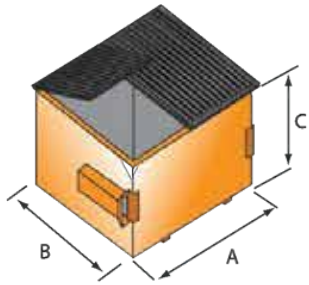

Front Load Dumpsters

Product Specs Sheet

2 YARD BOX

Nominal Dimensions in inches				
	Width (container)	Depth (container)	Front Height	Back Height
2 Cubic Yard Box	72	38	41	41
2 Cubic Yard Slant	72	35	37	45
3 Cubic Yard Box	72	41	48	48
3 Cubic Yard Slant	72	42	46	52
4 Cubic Yard Box	72	56	50	50
4 Cubic Yard Slant	72	56	50	58
6 Cubic Yard Box	72	66	64	64
6 Cubic Yard Slant	72	68	50	68
8 Cubic Yard Box	72	75	73	73
8 Cubic Yard Slant	72	82	50	76

8505 NW 74th Street
Miami, FL 33166

Phone: (305) 726-2150
Fax: (305) 400-4822

Email: info@ironcontainer.com
Web: www.ironcontainer.com