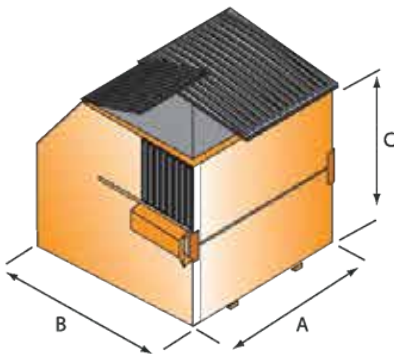

## Product Specs Sheet

Iron Container Front Load containers are built to last. We use first grade material and ensure our standard line of containers provides all the options that today's haulers demand. Features like a full blunderbuss, true bumpers, full length gussets, heavy gauge top rails, and industrial primer in every nook and cranny mean longer trouble free container life. Containers 4 cubic yards and smaller come in a nestable design to reduce transportation costs and minimize required storage space. We also offer custom manufacturing to meet your specific requirements.

## Product Specs Sheet

2 YARD BOX

2 YARD SLANT

4 YARD BOX

3 YARD BOX

3 YARD SLANT

6 YARD SLANT

4 YARD SLANT

6 YARD BOX

8 YARD BOX

8 YARD SLANT

Nominal Dimensions in inches				
	Width (container)	Depth (container)	Front Height	Back Height
2 Cubic Yard Box	72	38	41	41
2 Cubic Yard Slant	72	35	37	45
3 Cubic Yard Box	72	41	48	48
3 Cubic Yard Slant	72	42	46	52
4 Cubic Yard Box	72	56	50	50
4 Cubic Yard Slant	72	56	50	58
6 Cubic Yard Box	72	66	64	64
6 Cubic Yard Slant	72	68	50	68
8 Cubic Yard Box	72	75	73	73
8 Cubic Yard Slant	72	82	50	76