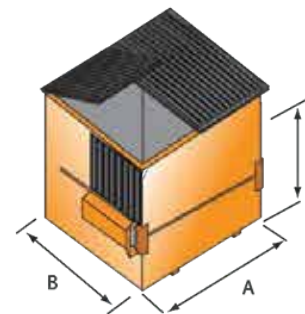

## Product Specs Sheet

Iron Container Front Load containers are built to last. We use first grade material and ensure our standard line of containers provides all the options that today's haulers demand. Features like a full blunderbuss, true bumpers, full length gussets, heavy gauge top rails, and industrial primer in every nook and cranny mean longer trouble free container life. Containers 4 cubic yards and smaller come in a nestable design to reduce transportation costs and minimize required storage space. We also offer custom manufacturing to meet your specific requirements.

# Front Load Dumpsters

## Product Specs Sheet

2 YARD BOX

2 YARD SLANT

4 YARD BOX

3 YARD BOX

3 YARD SLANT

6 YARD SLANT

4 YARD SLANT

6 YARD BOX

8 YARD BOX

8 YARD SLANT

Nominal Dimensions in inches				
	Width (container)	Depth (container)	Front Height	Back Height
2 Cubic Yard Box	72	38	41	41
2 Cubic Yard Slant	72	35	37	45
3 Cubic Yard Box	72	41	48	48
3 Cubic Yard Slant	72	42	46	52
4 Cubic Yard Box	72	56	50	50
4 Cubic Yard Slant	72	56	50	58
6 Cubic Yard Box	72	66	64	64
6 Cubic Yard Slant	72	68	50	68
8 Cubic Yard Box	72	75	73	73
8 Cubic Yard Slant	72	82	50	76